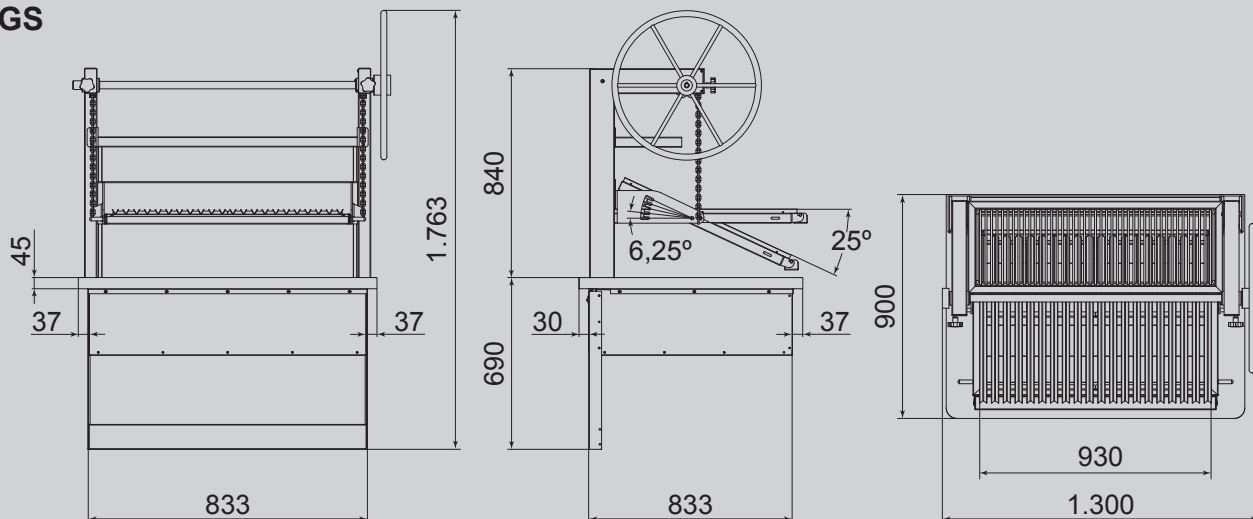

TECHNICAL DATA

Weight:	390 kg
Grill rack dimensions:	930 x 680 mm
Top rack dimensions:	1.022 x 374 mm
Grill rack hub:	338mm (Grill rack at 25°) 390mm (Grill rack at 0°)
Grill rack inclinations:	0°; 6,25°; 12,5°; 18,75°; 25°
Fire pit material:	Refractory bricks

STANDARD EQUIPMENT

V-groove Rack insert - 2x
Upper Grill - 1x
Kopa poker
Kopa ash shovel
Kopa Tong

OPTIONAL EQUIPMENT

V-Groove insert:	465 x 680 mm
Grill Mesh	565 x 320 mm

TECHNICAL DRAWINGS

Available in these colors: