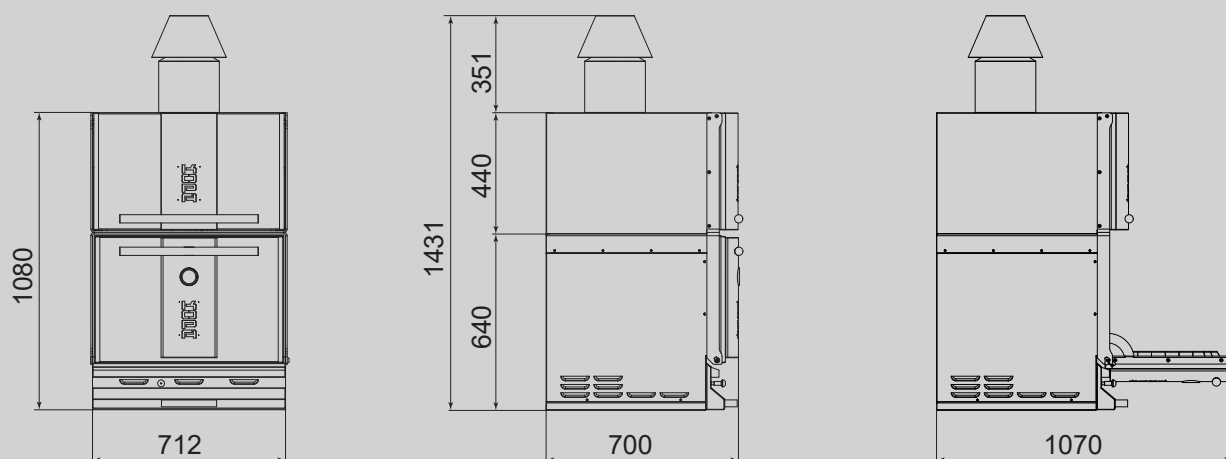

TECHNICAL DATA

| | |
|---------------------------|-------------------------|
| Weight: | 198 kg |
| Grill Rack size: | 530 x 570 mm |
| Capacity: | 90 covers |
| Working temperature: | 250 - 350 °C |
| Av. daily charcoal cons.: | 5 - 8 kg |
| Power: | 4,5 kW |
| Exhaust rate: | 2.900 m ³ /h |
| Max. smoke flow: | 7,2 g/s |

STANDARD EQUIPMENT

Firebreak
 Firebreak Hood
 Grill Rack 2x
 Kopa Tong
 Ash Drawer
 Hot cupboard with shelf

OPTIONAL EQUIPMENT

Additional Grill Rack
 Additional Thong
 Brush

TECHNICAL DRAWINGS

Available in these colors: